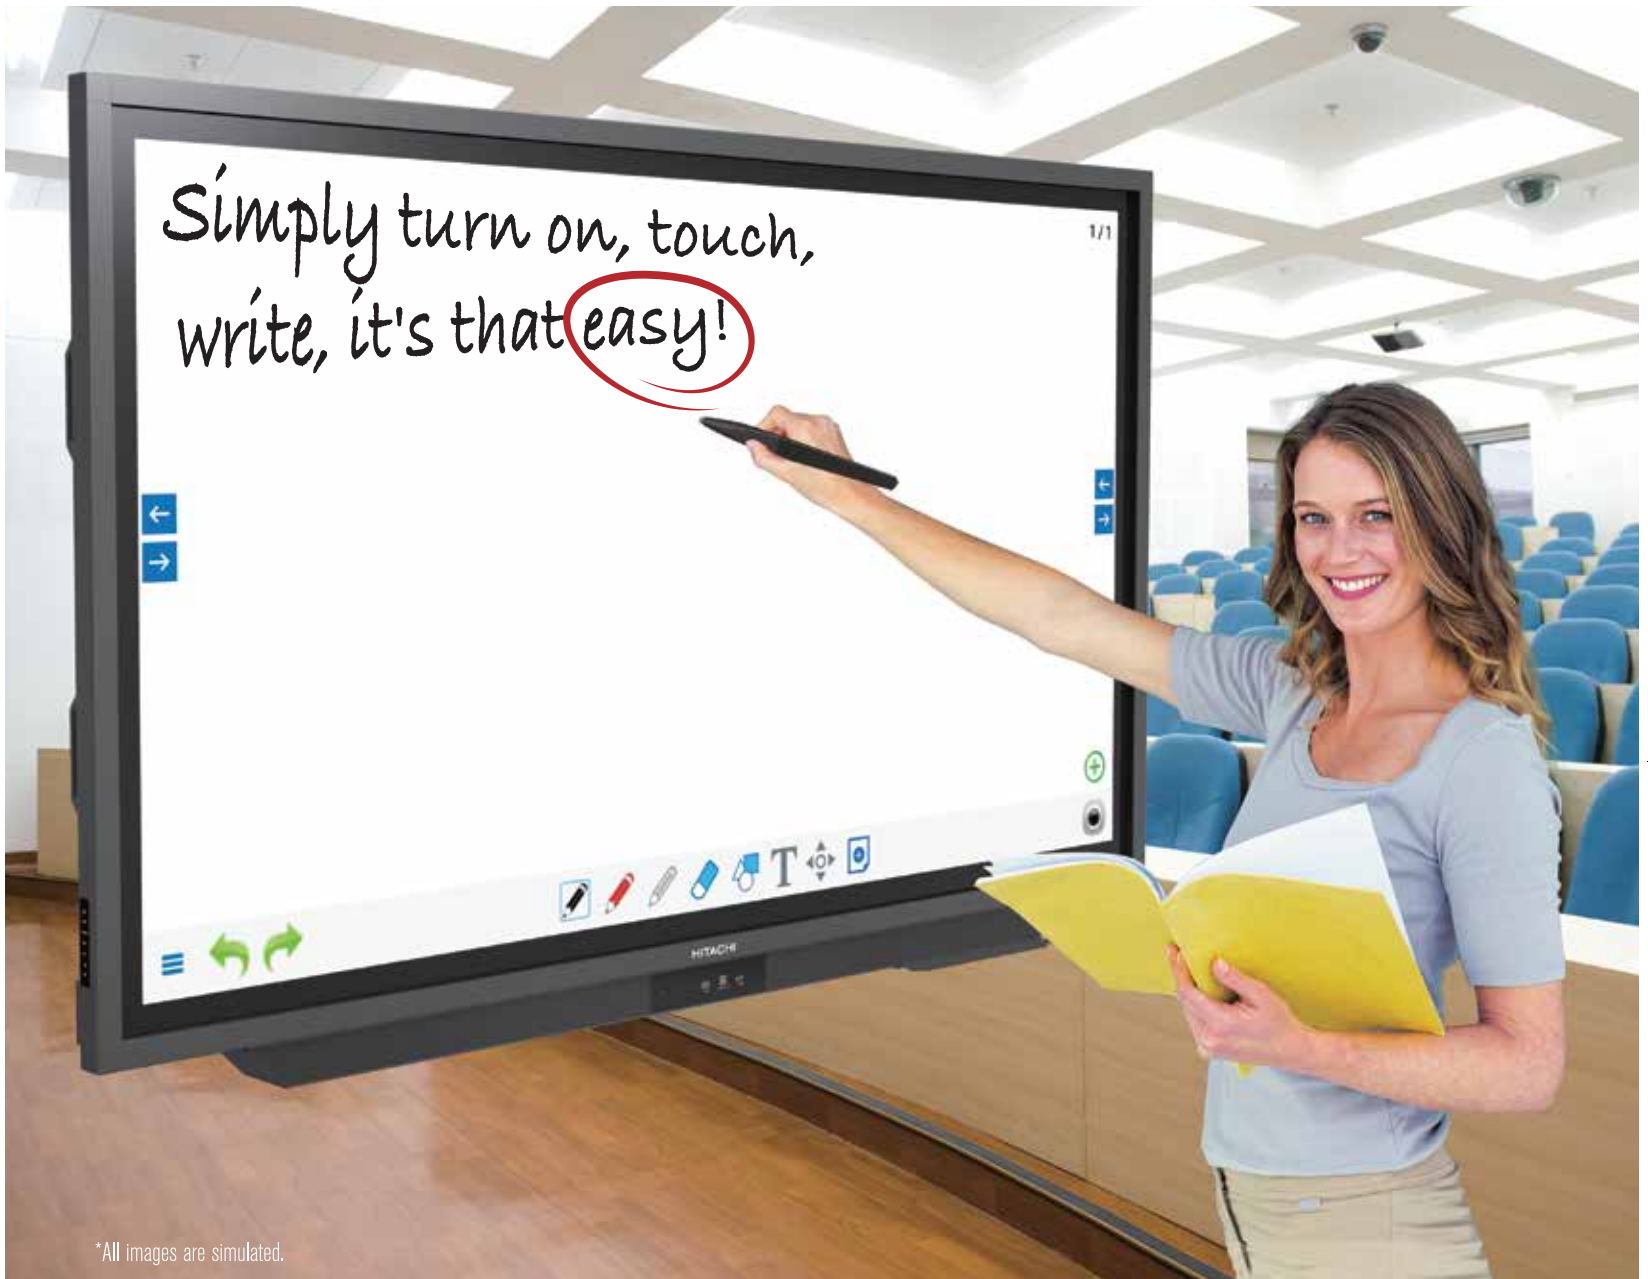

# HITACHI **75** inch UHD Interactive Flat Panel Display

Inspire the Next

\*All images are simulated.

- **New 75 inch Ultra HD(4K) Resolution Panel**  
All-in-one solution with screen size of 75 inch Ultra HD panel.
- **Up to 20 point of touch (simultaneous)**  
Ideal function for class rooms.  
You can write from both right and left sides at the same time.
- **Front facing stereo speakers (40W total)**  
40W stereo speakers facilitate to deliver the sound to your audience effectively.
- **Both Windows® and Mac OS® compatible**
- **PC-less writing function**  
Once you turn on the power, you can immediately start writing by selecting Drawing mode, just one action.
- **Front HDMI and USB inputs**  
Simply plug in your computer with HDMI and USB for touch control and you are ready to go.
- **More convenient features are available, including**  
LAN port for control, OPS slot, magnetic stylus pens, four carrying handles on the rear.