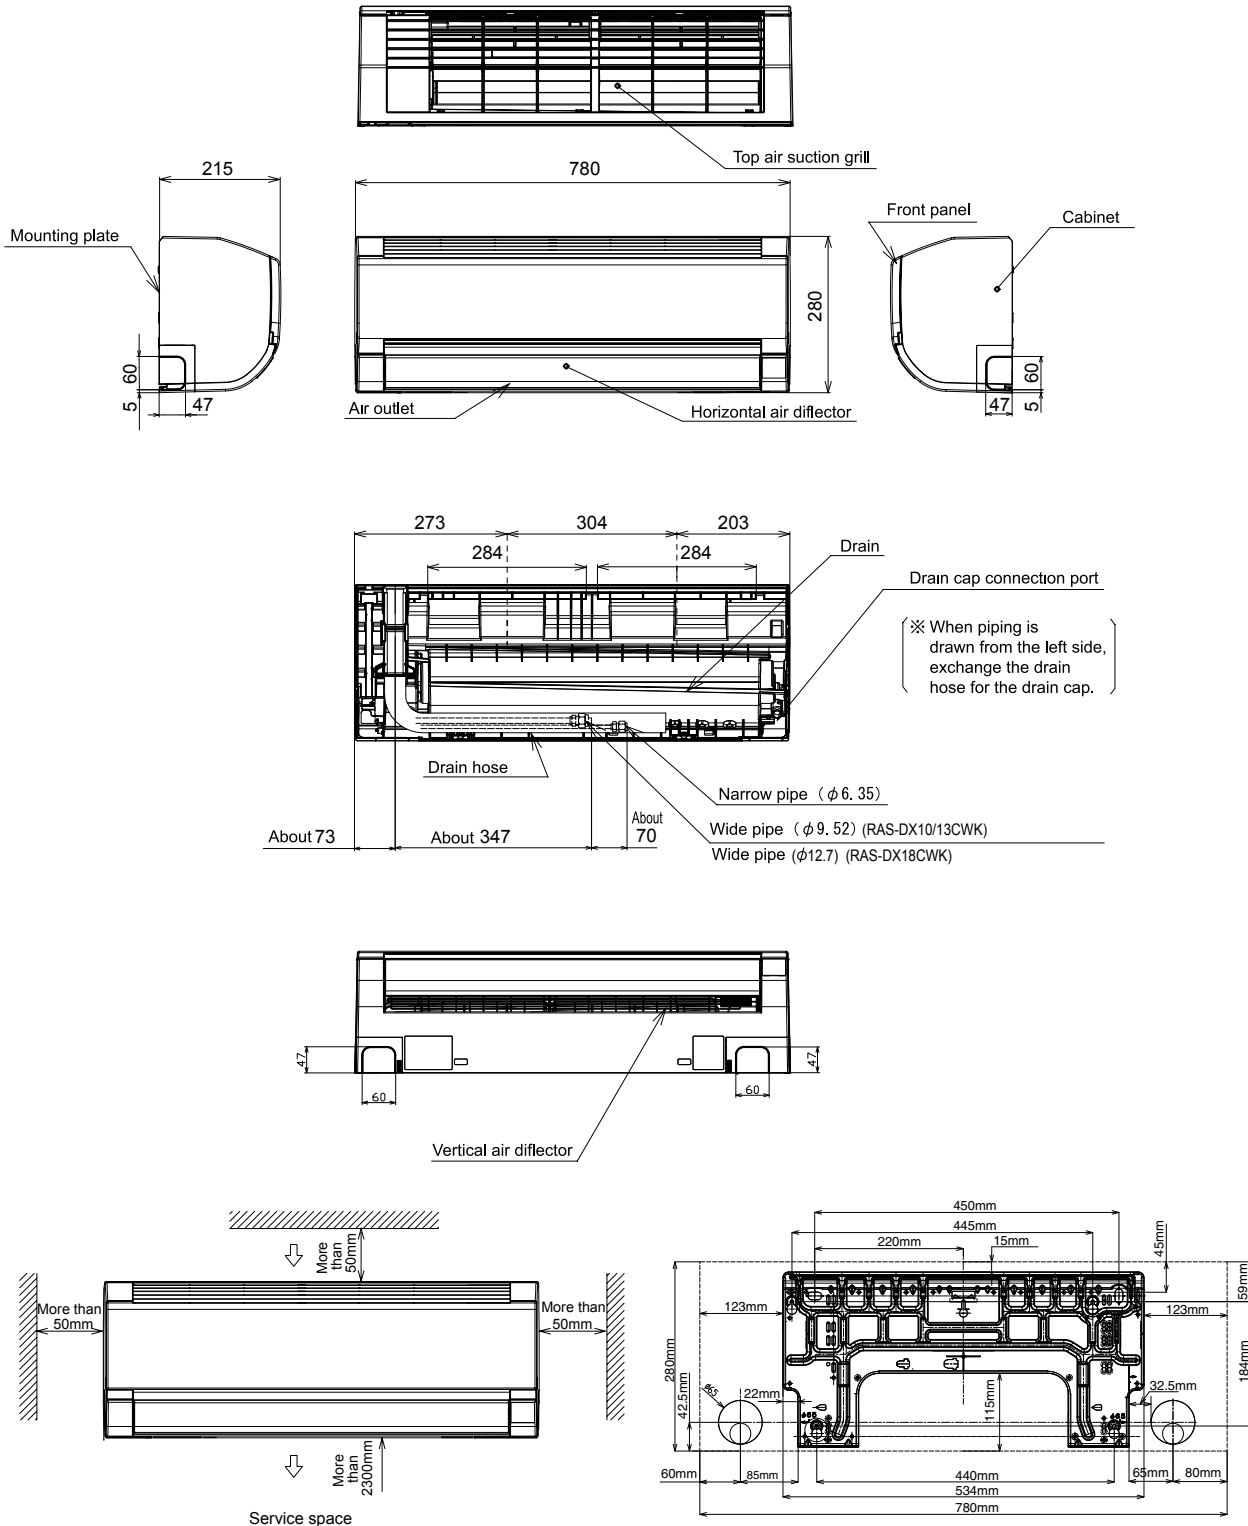

CONSTRUCTION AND DIMENSIONAL DIAGRAM

MODEL RAS-DX10CWK
 RAS-DX13CWK
 RAS-DX18CWK

INDOOR UNIT

Unit : mm

CONSTRUCTION AND DIMENSIONAL DIAGRAM

MODEL RAC-DX10CWK
 RAC-DX13CWK
 RAC-DX18CWK

OUTDOOR UNIT

Unit : mm